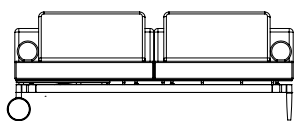

marguerite

designed by Mathias De Ferm

indoor & outdoor

dimensions

lounger

sofa

(incl. all cushions and protection covers)

frame