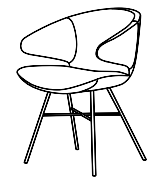

morisot

designed by John Ghekiere

dimensions

sled base

spider base

x-base

central base

bar stool spinning