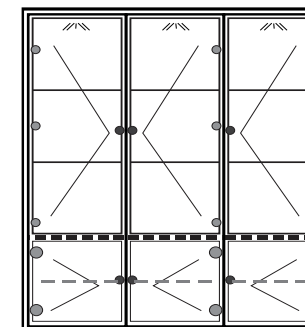

width	height	depth
3 doors	165	193	40