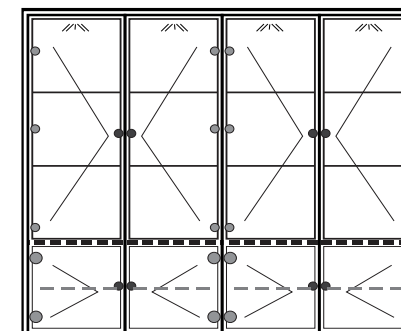

width	height	depth
4 doors	220	193	40

- hinge
- push point
- cabinet
- - - fixed partition
- > rotation direction

max. load 20 kg / door