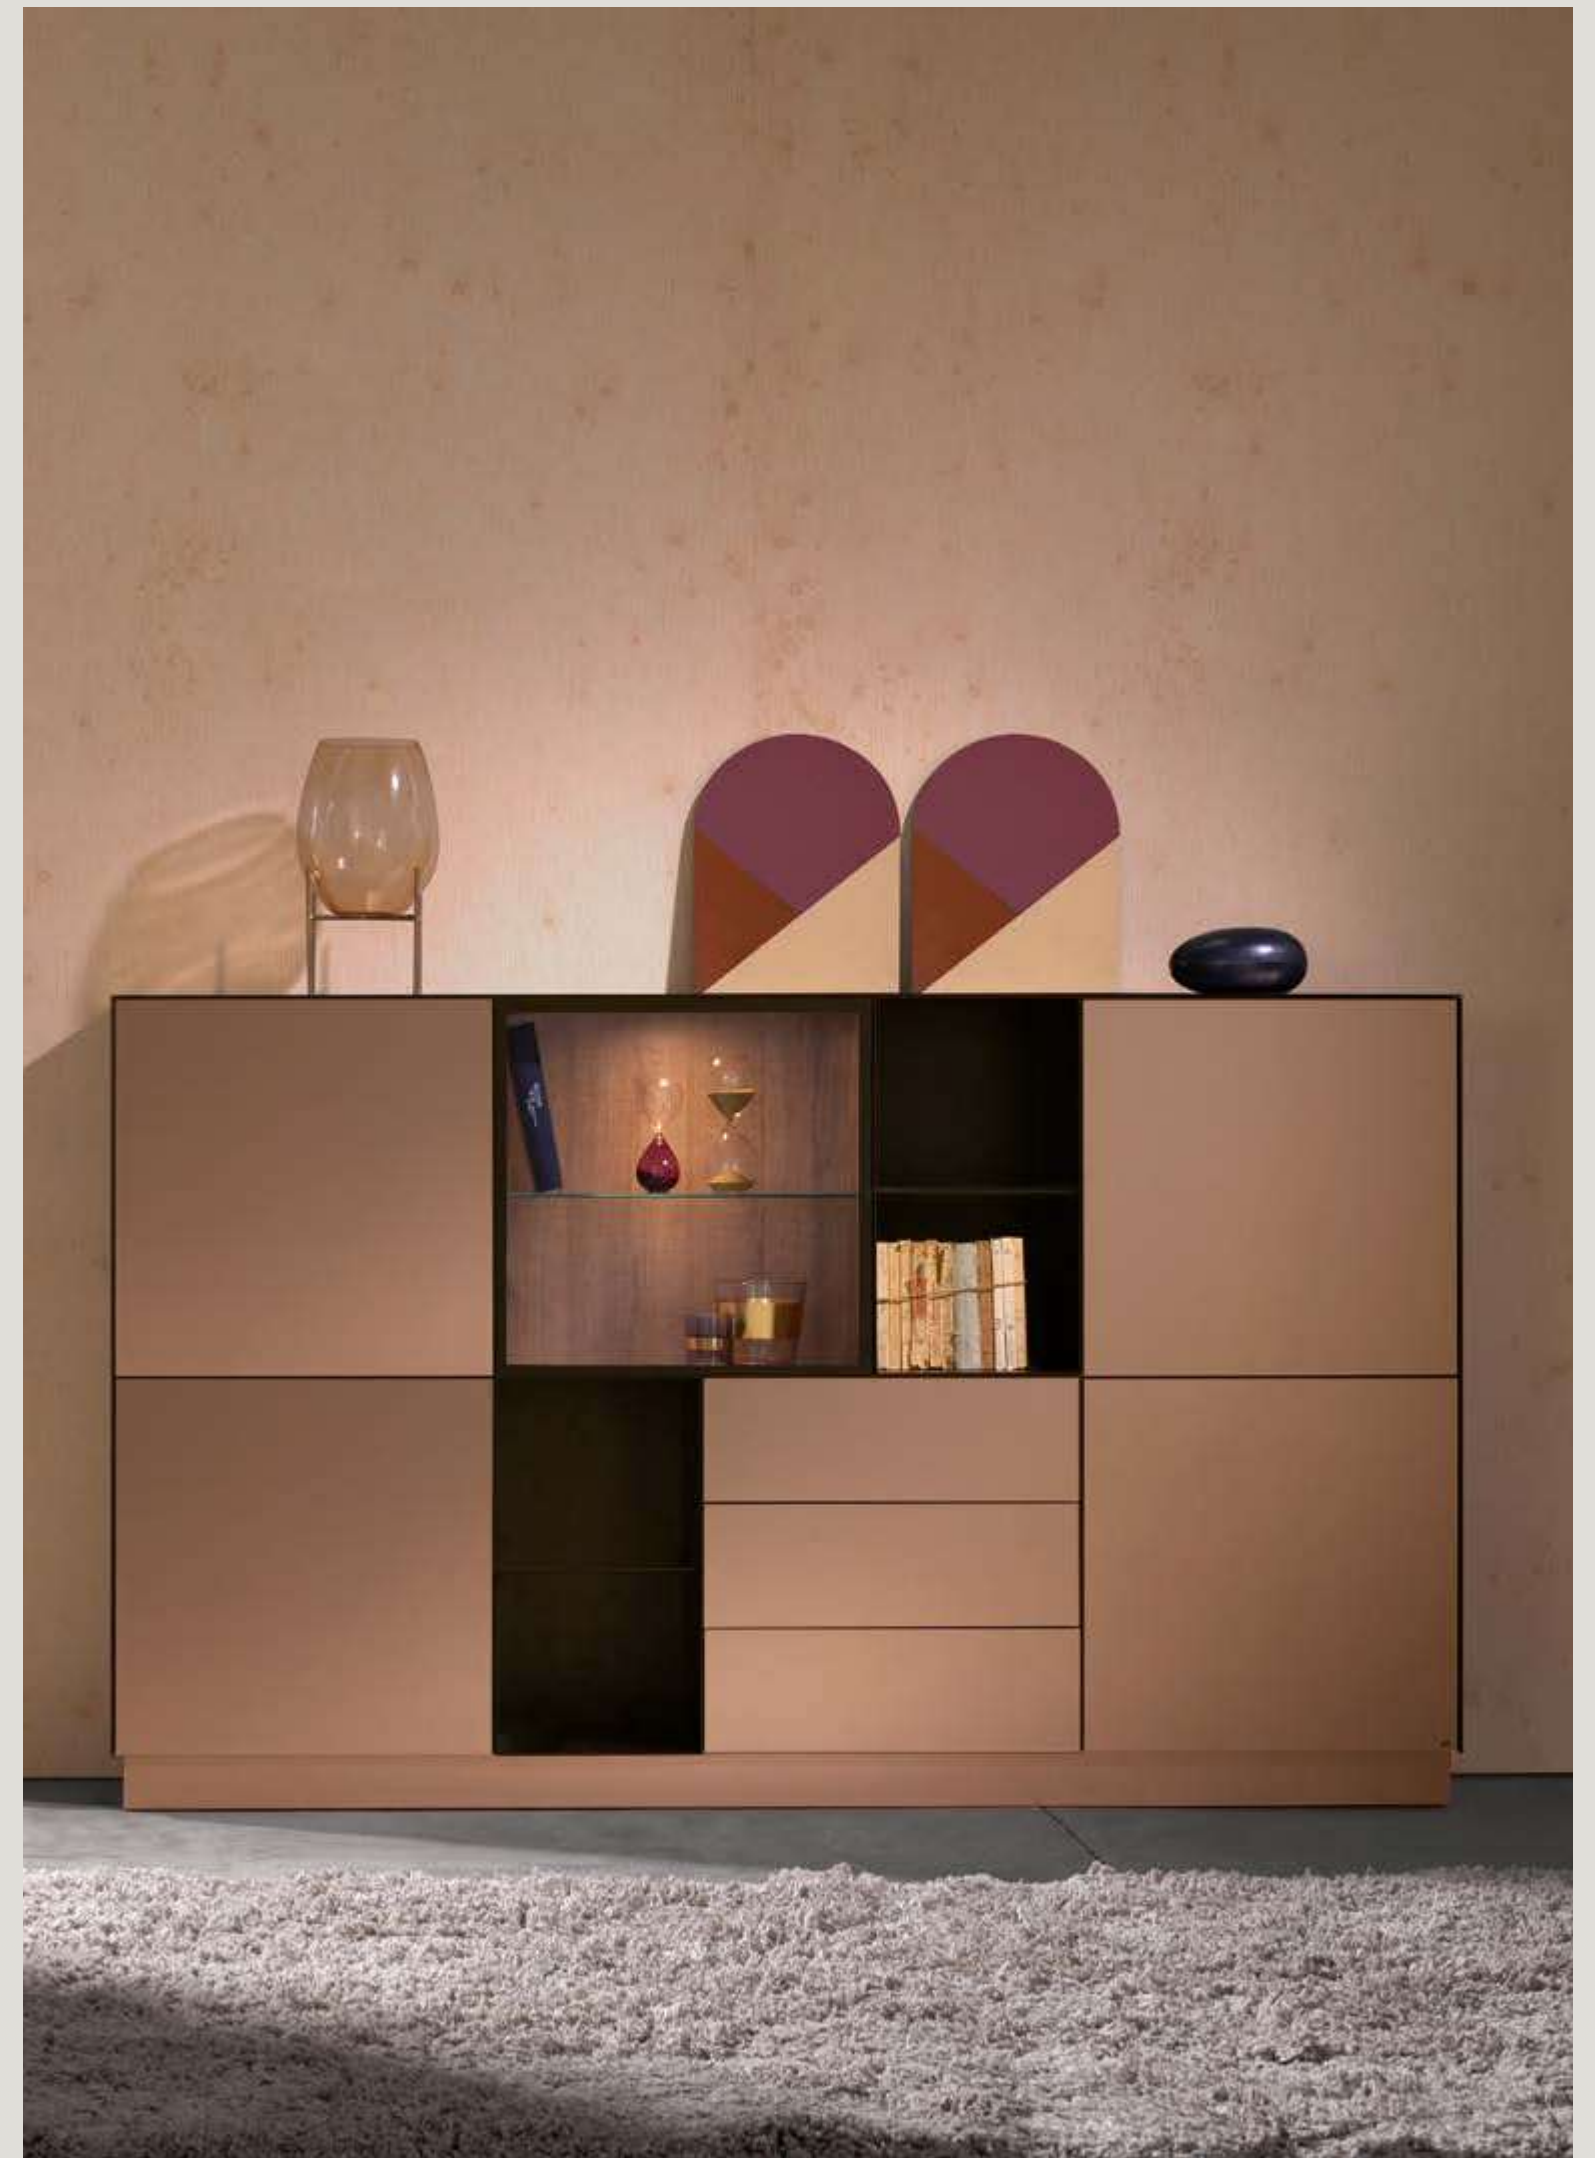

cube 55 (code: 1D - 1D* - Space - 1D + 1D - 1SD - 3L - 1D | options: *vitrine door with led spot in Matilux® bronze, wall behind vitrine door in soft oak and space in metal