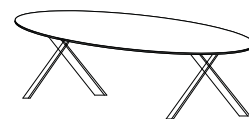

propeller

designed by John Ghekiere

indoor & outdoor

dimensions

rectangular	300	100	75	194	68.5
	250	100	75	144	68.5
	220	100	75	114	68.5
	200	100	75	94	68.5
	180	90	75	74	68.5

faux elyps	300	110	75	194	68.5
	250	110	75	144	68.5
	220	110	75	114	68.5
	200	110	75	94	68.5
	180	100	75	74	68.5

elyps	300	128	75	134	67.5
	250	128	75	84	67.5
	210	128	75	84	67.5

wall table rectangular	200	40	75	135	68.5
	160	40	75	95	68.5

coffee table rectangular	150	100	38	-	31.5
	130	70	38	-	31.5
	100	100	38	-	31.5