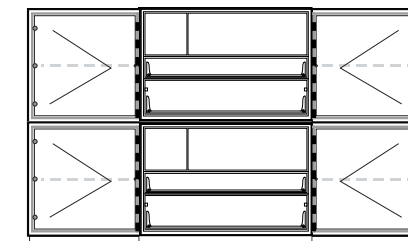

width	height	depth	code
250	148	40	1D-1SD-1D 1D-1SD-1D

2 doors 2 x 1 space & 2 drawers 2 doors