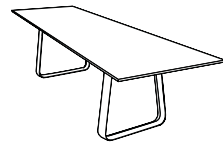

curve round (dia 150 cm) with black frame, ceramic table top charisma grey and sharknose border | fizz armchairs black

curve faux elyps xxl (220 - 320 cm) with black frame and ceramic table top calacatta naturale
olivo dining chairs with black spider base in moss-tex black | wire bar stools high

curve

designed by John Ghekiere

indoor & outdoor

dimensions

rectangular	300	100	75	230	68.5
	250	100	75	180	68.5
	220	100	75	150	68.5
	200	100	75	138	68.5
	180	90	75	110	68.5

rectangular extendable XL / XXL *	215 - 315	100	75	180	65.8
	160 - 240	100	75	136	65.8

faux elyps	300	110	75	230	68.5
	250	110	75	180	68.5
	220	110	75	150	68.5
	200	110	75	138	68.5
	180	100	75	110	68.5

faux elyps extendable XL / XXL *	220 - 320	110	75	180	65.8
	165 - 245	110	75	136	65.8

elyps	300	128	75	140	68.5
	250	128	75	140	68.5
	210	128	75	140	68.5