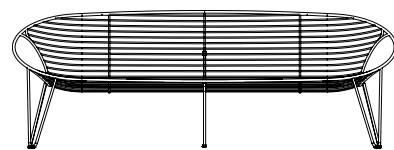

[click here](#)

wire

designed by Mathias De Ferm

indoor & outdoor

dimensions

armchair
cushion

61	55	78	46	63
53	47	-	-	-

low chair
cushion

76	74	74	45	53
63	55	-	-	-

bar stools
high
cushion

51	53	100	82	74
51	53	-	-	-

low
cushion

66	49	-	40	-

tabouret

2-seat

135	67.5	74.5	37	-