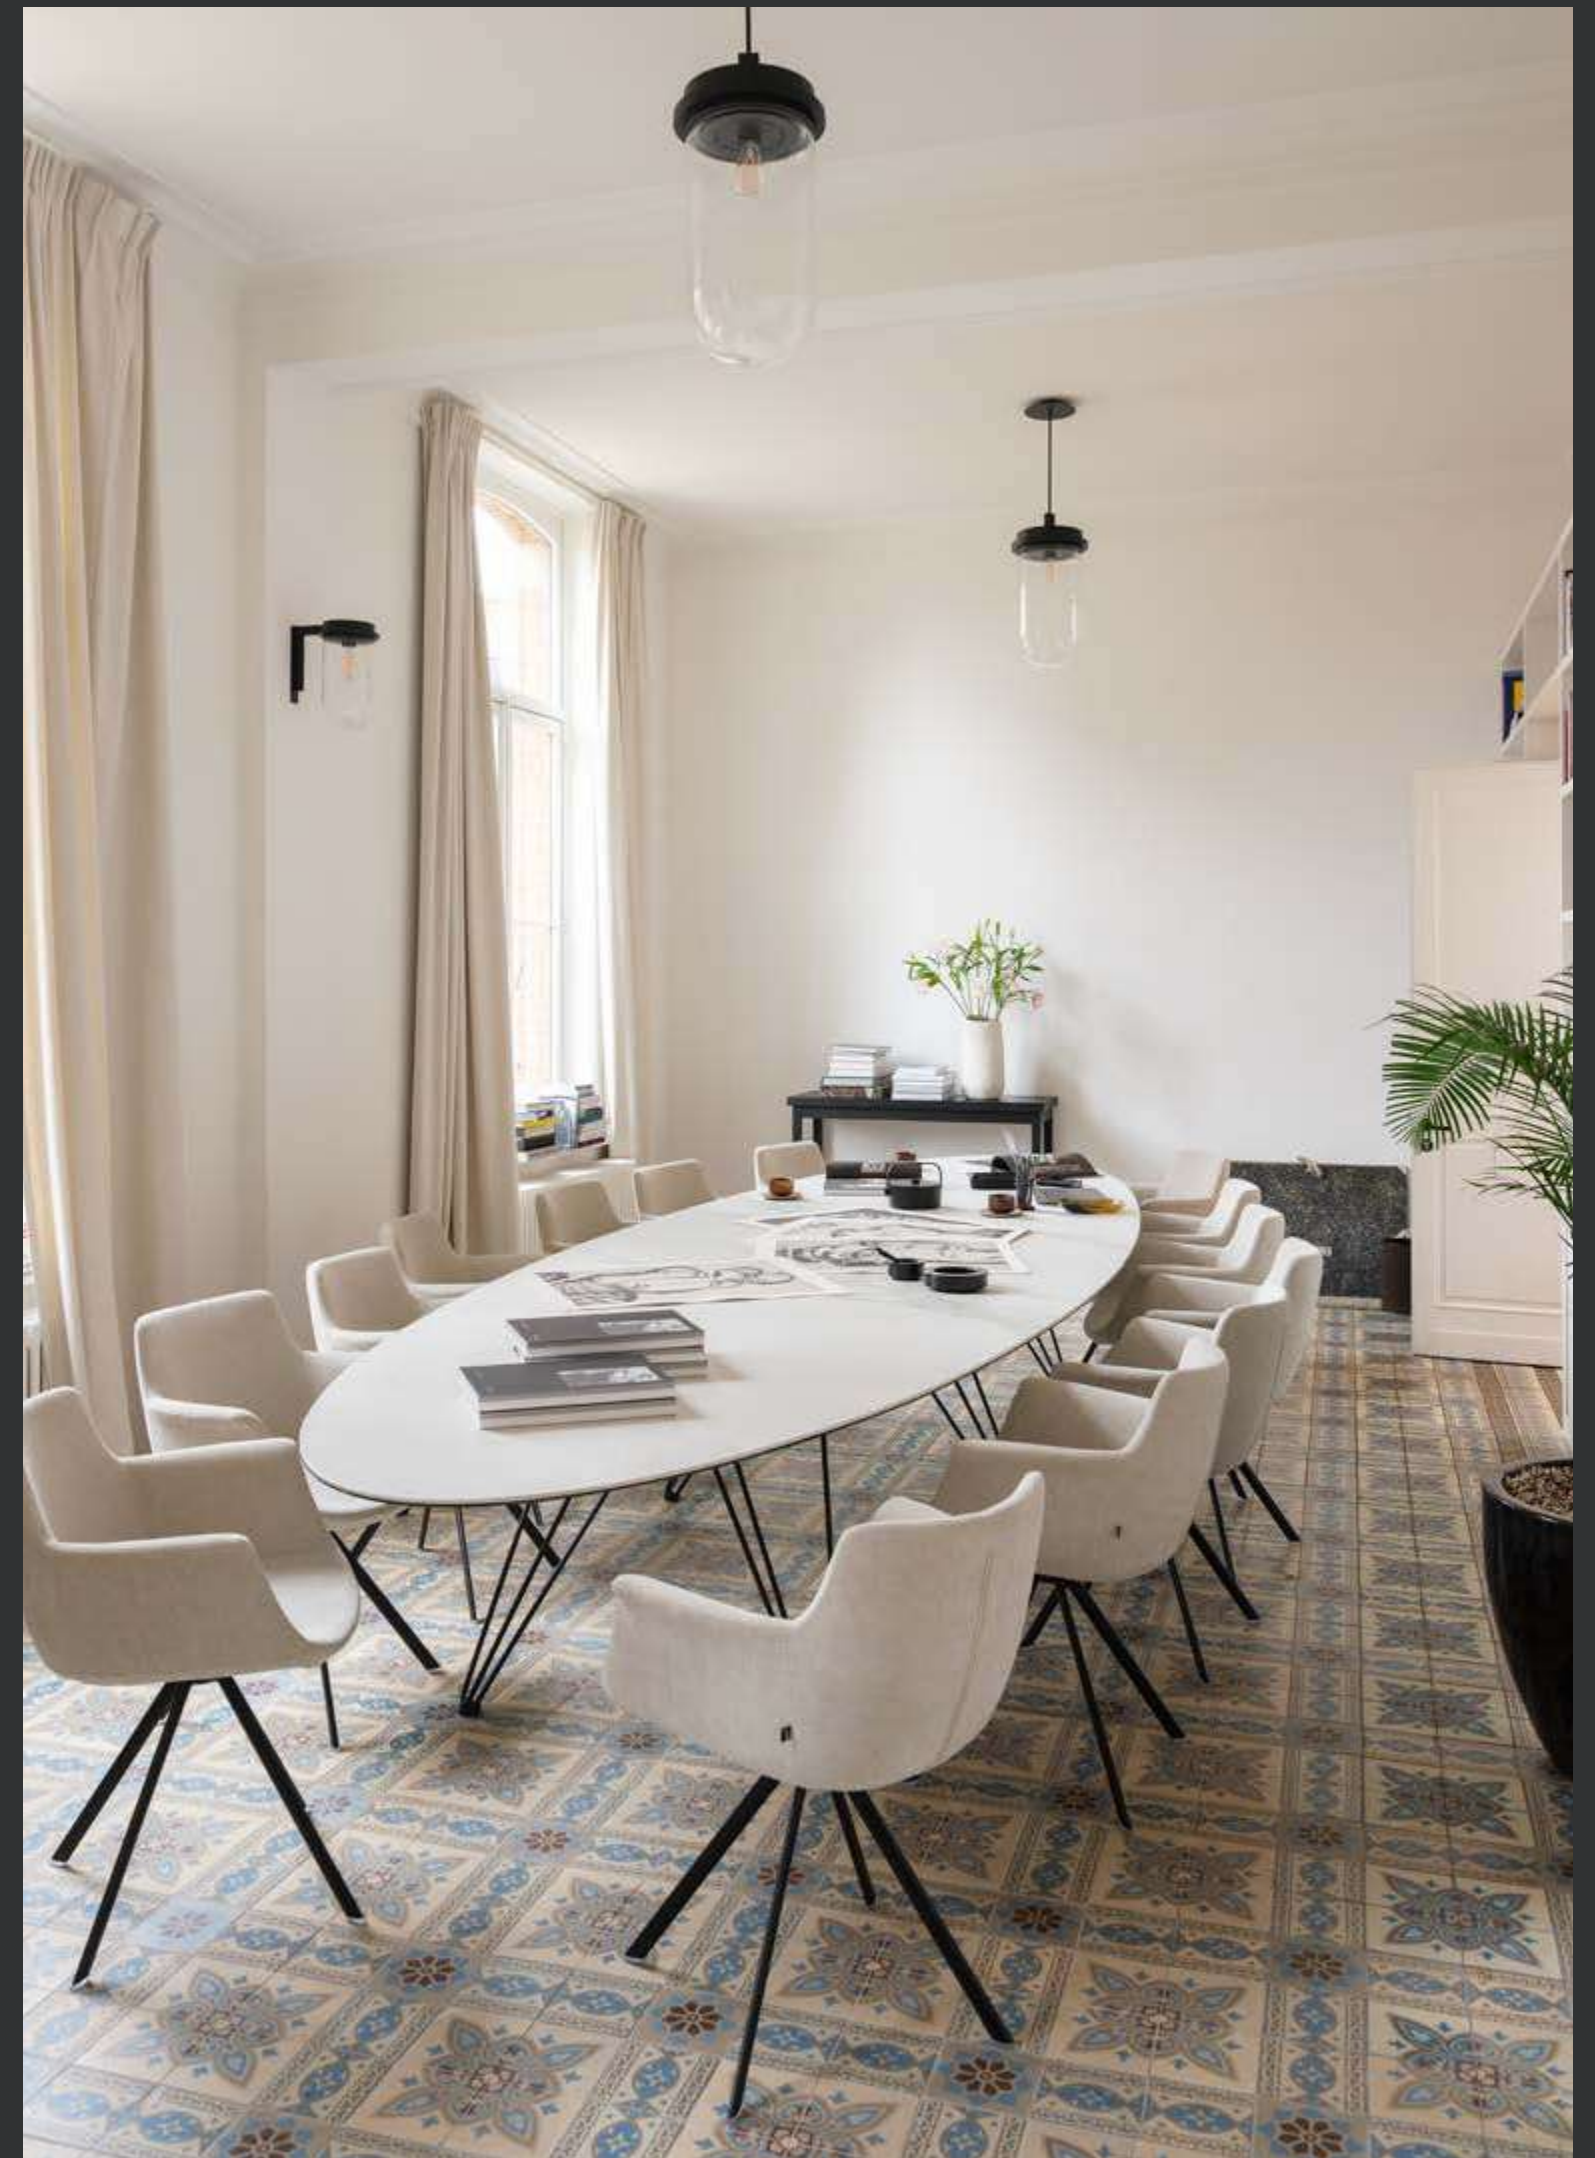

wire majestic (500 cm) with black frame and ceramic table top calacatta | chagall spinning black in easy care flax