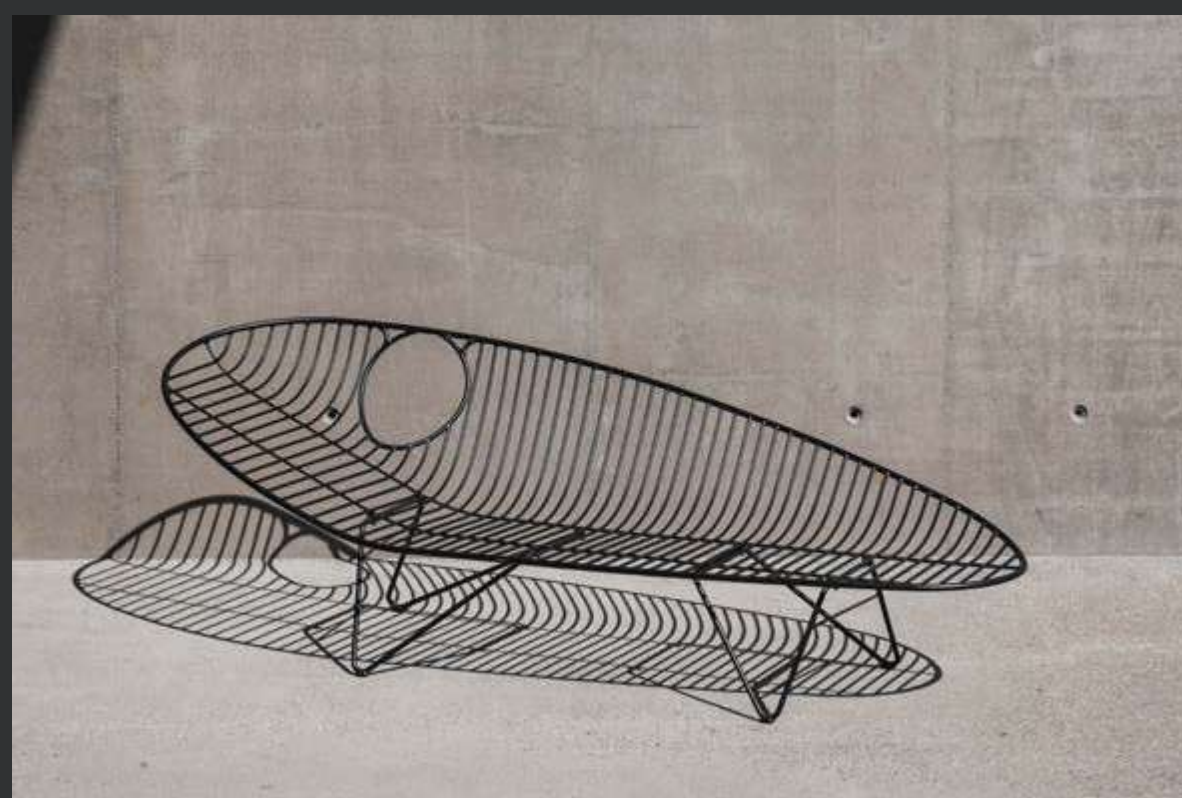

wire lounge black