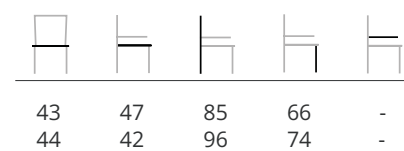

bar stool
sled base

low
high