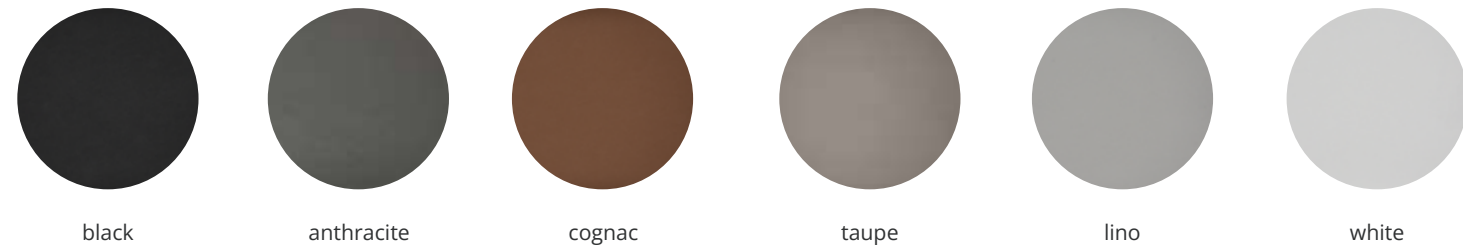

orange

leather

nautic linen solution dyed polypropylene (washable)

vegan leather 1% polyurethane, 82% polyvinyl chloride, 17% polyester

smooth solution dyed polypropylene chenille (washable)

moss-tex 26% acrylic fiber, 17% cotton, 31% polyamide of nylon, 26% polyester