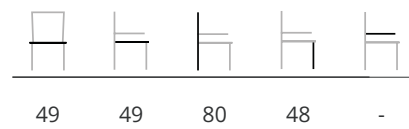

[click here](#)

curve

designed by John Ghekiere

indoor & outdoor

dimensions

armchair

chair

frame