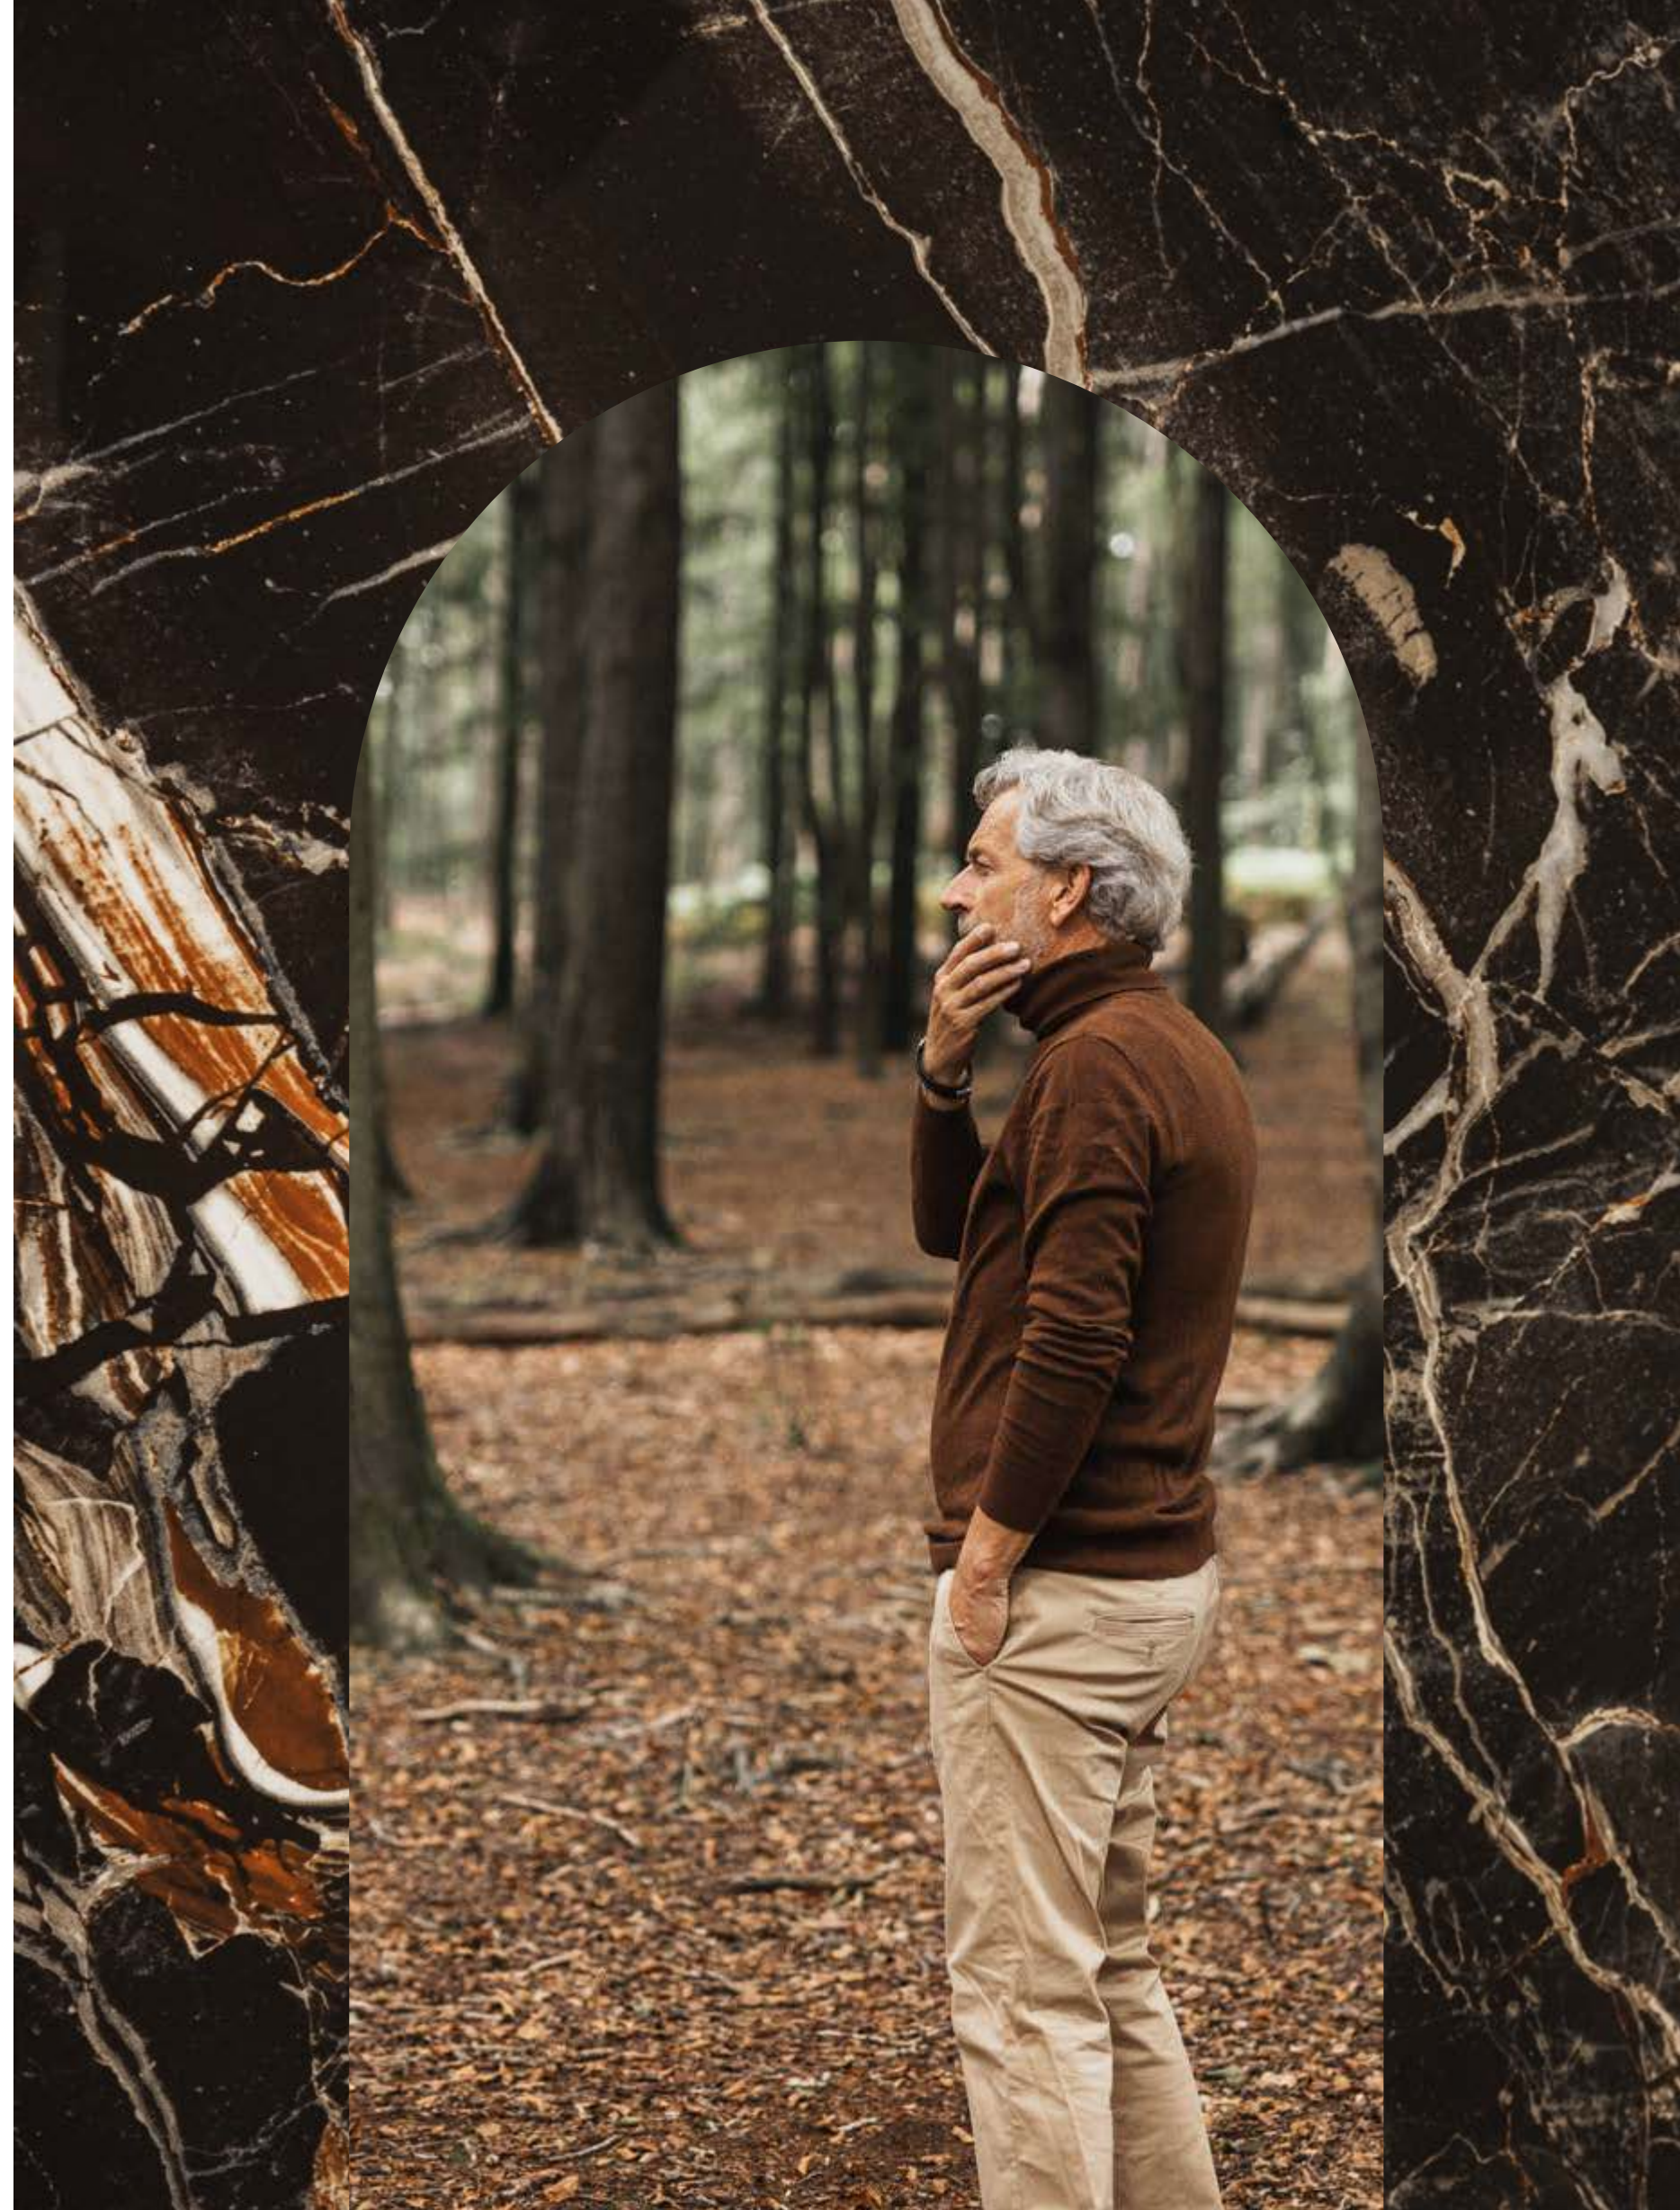

ash
sooty
canvas
tagine
beige

vespa wheels

aluminium

white

black

layers

The Layers table is seemingly floating. No wonder this iconic design never fails to fascinate your guests. This wonderful illusion makes for a very light and spacious look. The wide range of ceramic table tops make it an excellent choice for indoor and outdoor use.