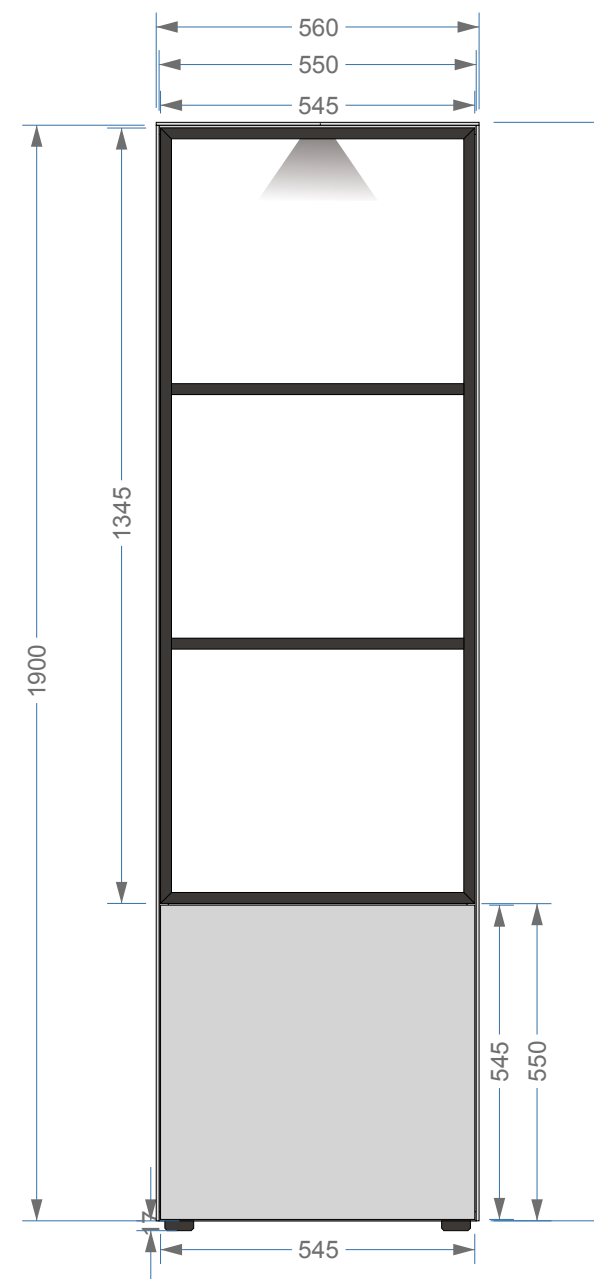

cube 193

designed by Chris Vankeirsbilck

element

options

1. Inside cabinet melamine wood finish (old oak / nature oak / soft oak)
2. Clear glass to black glass
3. Option 1 extra light per cabinet

examples

	width	height	depth
1 door	55	193	40

	width	height	depth
2 doors	110	193	40

	width	height	depth
3 doors	165	193	40

	width	height	depth
4 doors	220	193	40

- hinge
- push point
- cabinet
- - - fixed partition
- > rotation direction

max. load 20 kg / door