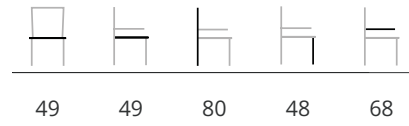

[click here](#)

curve

designed by John Ghekiere

indoor & outdoor

dimensions

armchair

chair

frame