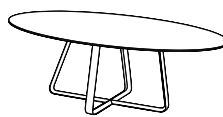

curve round (dia 150 cm) with black frame, ceramic table top charisma grey and sharknose border | fizz armchairs black

curve faux elyps xxl (220 - 320 cm) with black frame and ceramic table top calacatta naturale
olivo dining chairs with black spider base in moss-tex black | wire bar stools high

curve

designed by John Ghekiere

indoor & outdoor

dimensions

rectangular	300	100	75	230	68.5
	250	100	75	180	68.5
	220	100	75	150	68.5
	200	100	75	138	68.5
	180	90	75	110	68.5

rectangular extendable XL / XXL *	215 - 315	100	75	180	65.8
	160 - 240	100	75	136	65.8

faux elyps	300	110	75	230	68.5
	250	110	75	180	68.5
	220	110	75	150	68.5
	200	110	75	138	68.5
	180	100	75	110	68.5

faux elyps extendable XL / XXL *	220 - 320	110	75	180	65.8
	165 - 245	110	75	136	65.8

elyps	300	128	75	140	68.5
	250	128	75	140	68.5
	210	128	75	140	68.5

round	150	75	73
	120	75	73
	100	75	73

coffee table	180	90	30
elyps	160	70	30
	120	60	30

coffee table round	120	30
	100	30
	80	30
	60	40
	50	50

frame

lacquered aluminium

white

lino

taupe