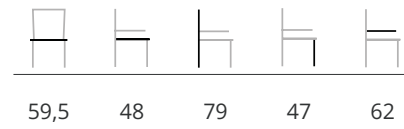

morisot

designed by John Ghekiere

dimensions

sled base

frame

lacquered metal

fabrics

go to page 223 for a total overview

easy care

tabacco
truffle
anthracite
stone
mokka
flax

cibo

tartufo
funghi
basil
menta
pepe
cipolla

smooth

ash
sooty
canvas
tagine
beige

[click here](#)

leather

black
cognac
white

velvet

black
beige
blue
orange
green