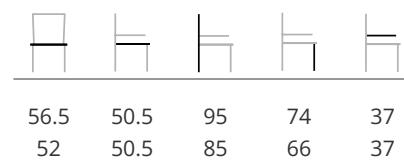

bar stool sled base