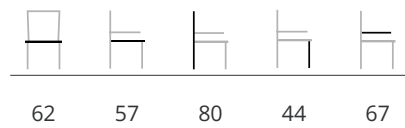

chagall

designed by John Ghekiere

dimensions

sled base

spinning

x-base

central base

frame

lacquered metal

white

lino

taupe

bronze

anthracite

black

fabrics

go to page 223 for a total overview

easy care

tabacco
truffe
anthracite
stone
mokka
flax

velvet

black
beige
blue
orange
green

vegan leather

black
anthracite
cognac
taupe
lino
white

[click here](#)

cibo

tartufo
funghi
basil
menta
pepe
cipolla

smooth

ash
sooty
canvas
tagine
beige