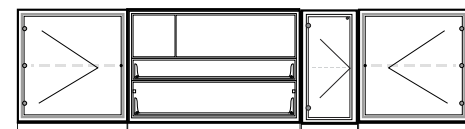

width	height	depth	code
280	78	40	D-SLL-SD-D

door space + 2 drawers small door door