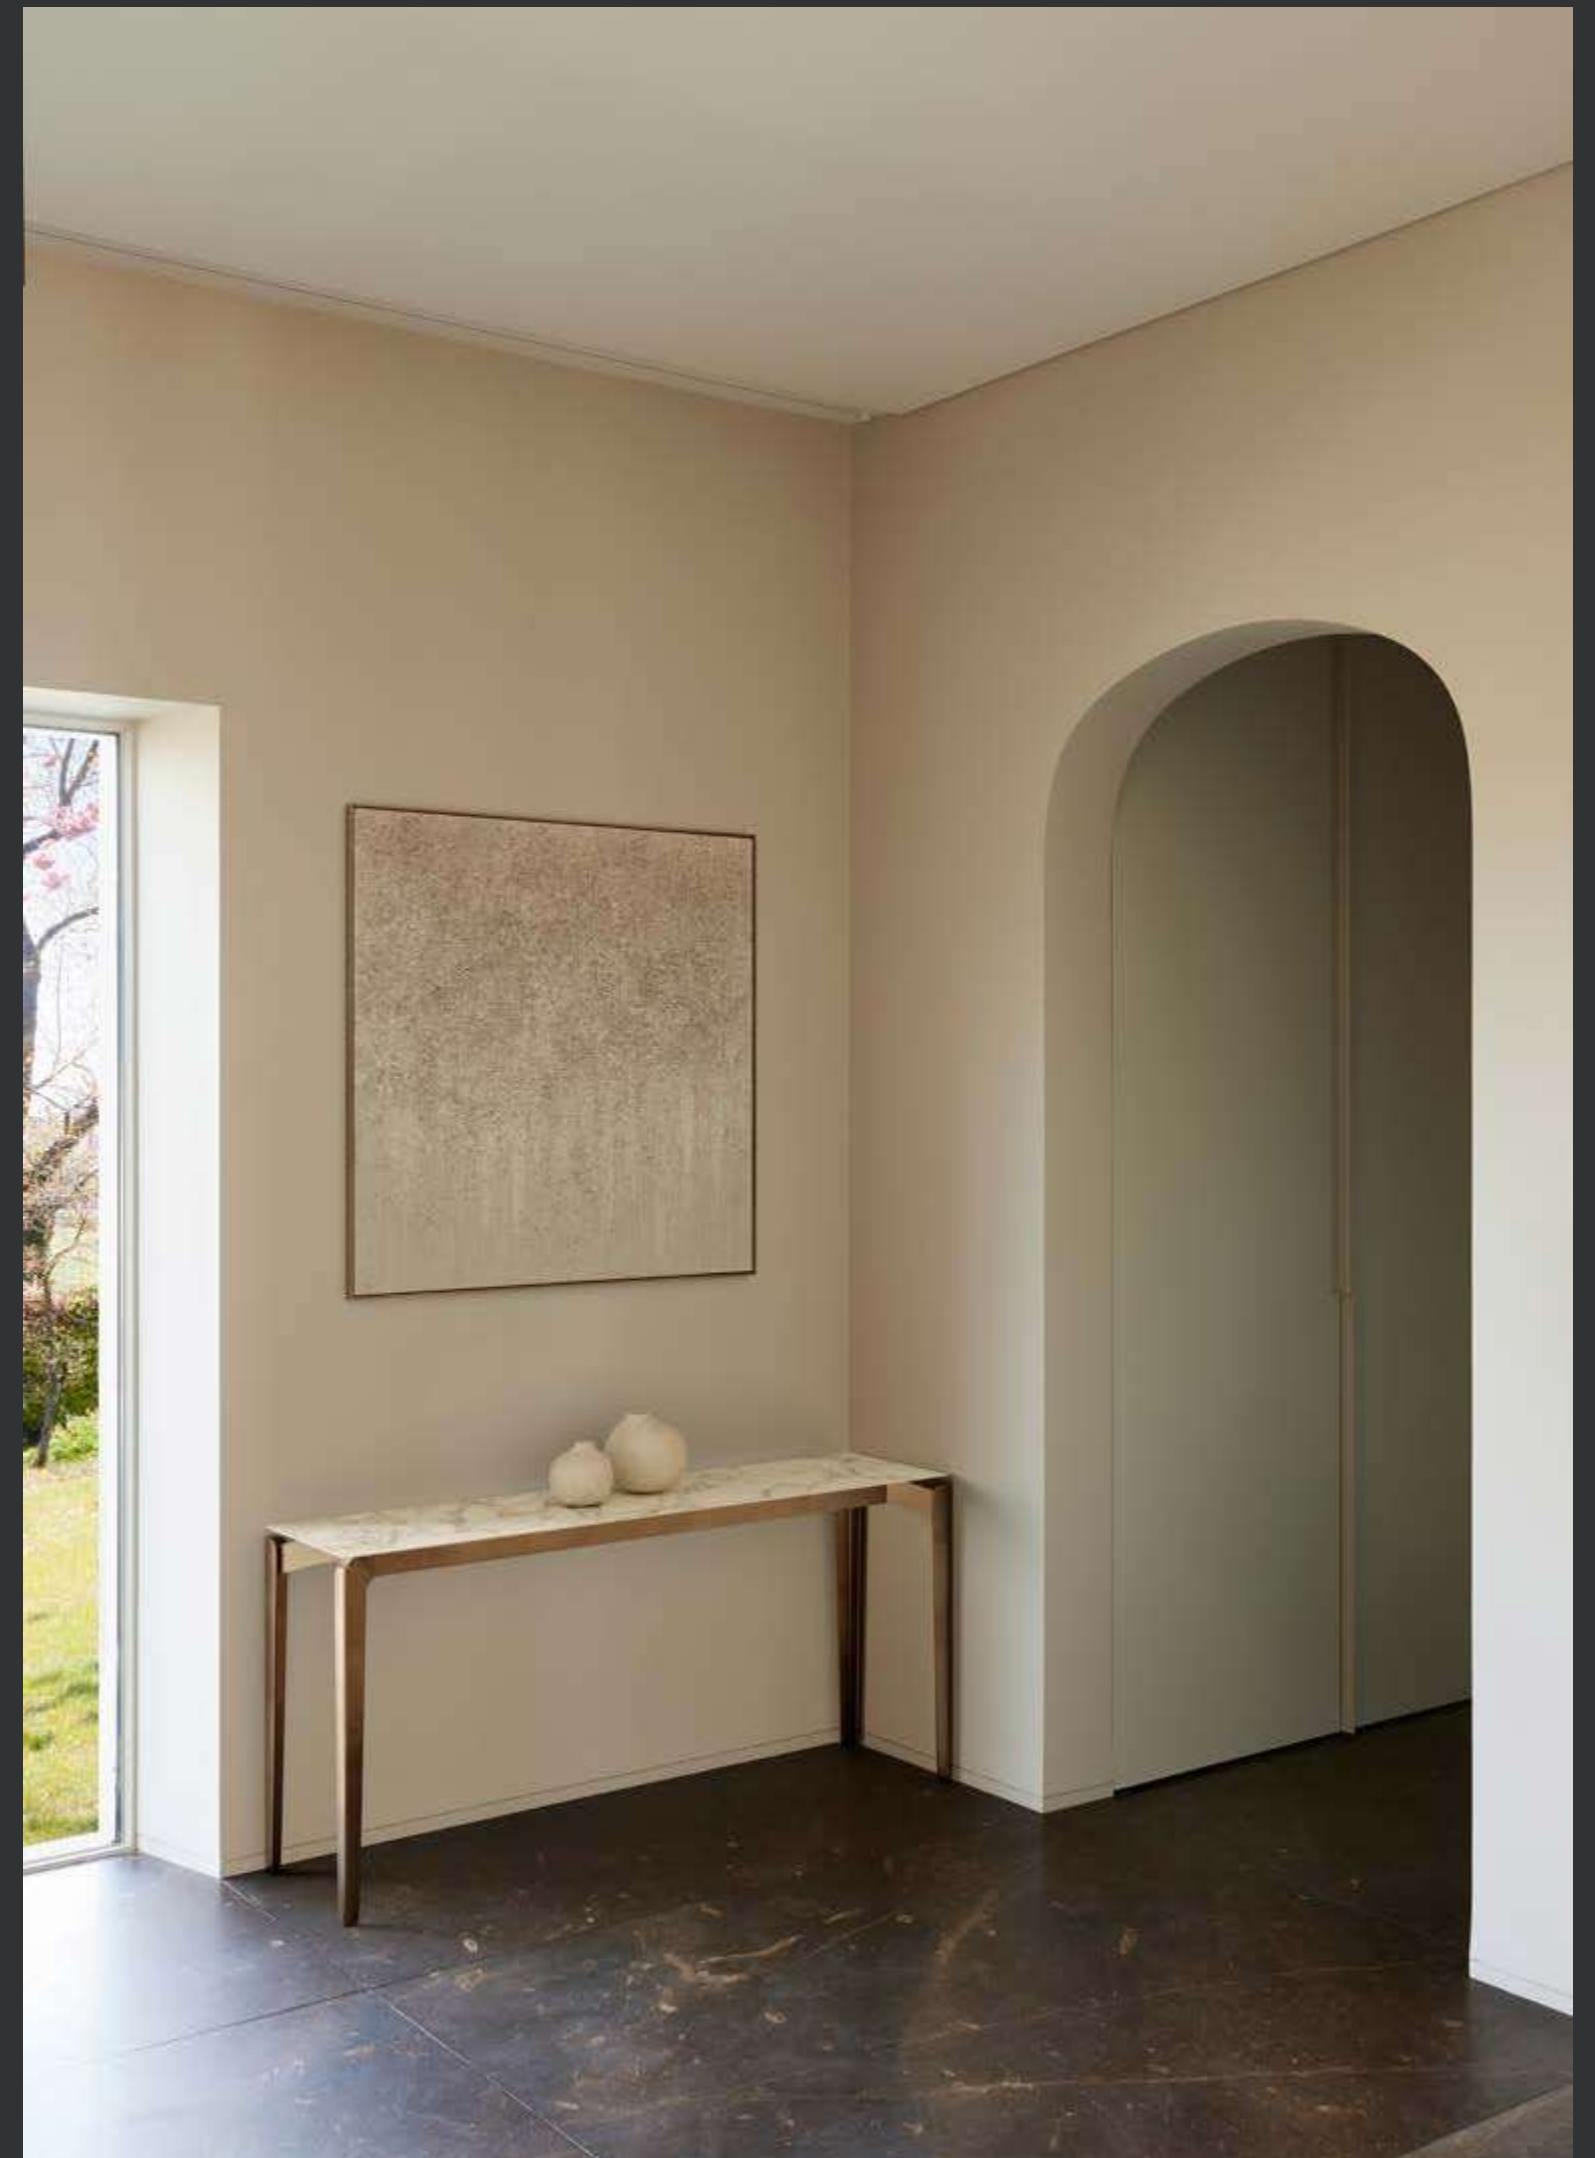

layers wall table (160 cm) with bronze frame, ceramic table top bianco d'oro and sharknose border