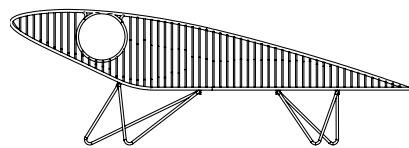

lounger

201	72.7	68.5	38.5	-

frame

lacquered stainless steel

fabrics cushions

go to page 223 for a total overview

indoor

easy care

tabacco
truffe
anthracite
stone
mokka
flax

velvet

black
beige
blue
orange
green

indoor & outdoor

nautic linen

carbon
pepper
earth
sand
salt
sahara
bamboo
ocean

cibo

tartufo
funghi
basil
menta
pepe
cipolla

leather

black
cognac
white

smooth

ash
sooty
canvas
tagine
beige

[click here](#)