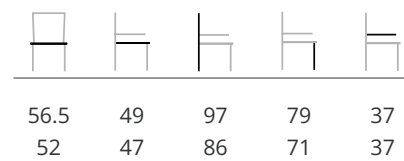

morisot

designed by John Ghekiere

dimensions

sled base

spider base

x-base

central base

bar stool spinning