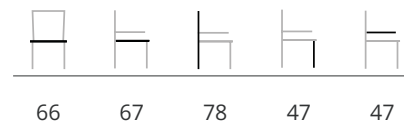

dining chair