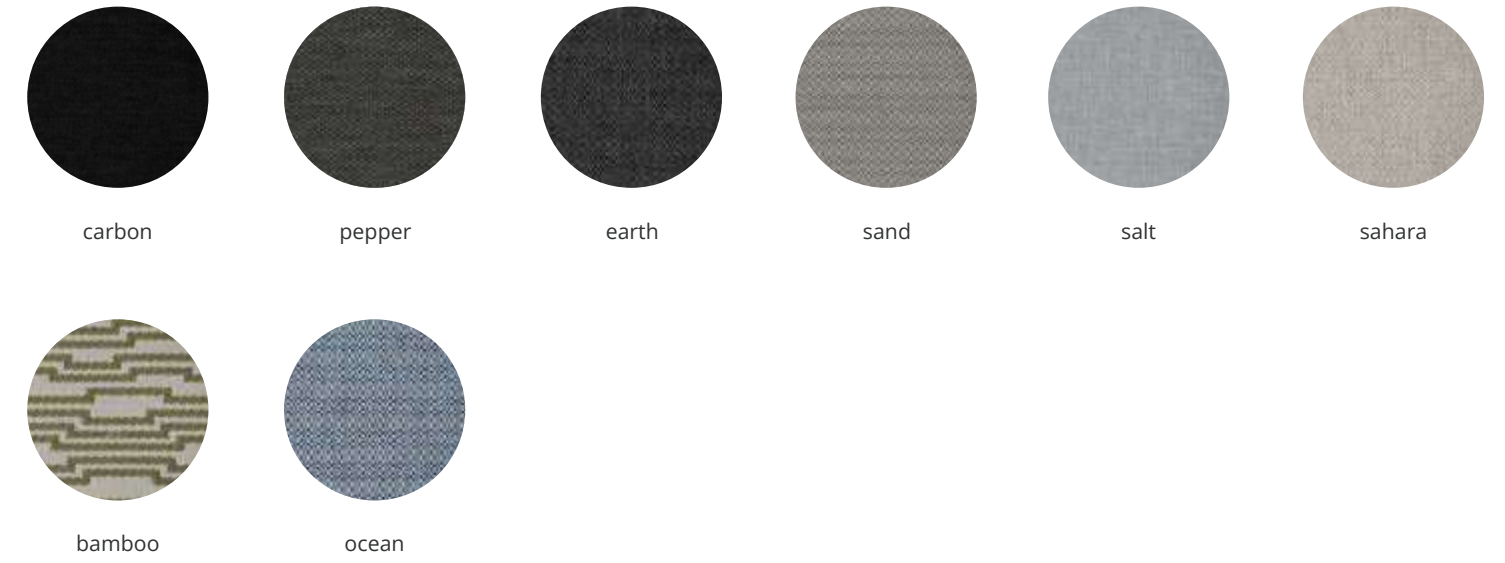

nautic linen solution dyed polypropylene (washable)