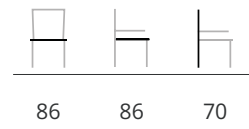

lounge chair