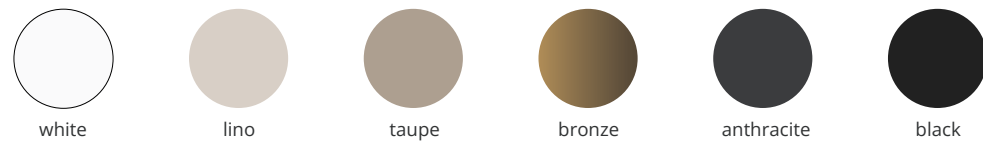

layers

designed by Sylvain Willenz

indoor & outdoor

dimensions

dining table		300	100	75	289	67.5
		250	100	75	239	67.5
		220	100	75	209	67.5
		200	100	75	189	67.5
		180	90	75	169	67.5
wall table		200	40	75	-	67.5
		160	40	75	-	67.5
coffee table		150	100	29		
		130	70	29		
		100	100	29		
lamp table		55	55	43		

frame

dining table: lacquered stainless steel | wall, coffee & lamp table: lacquered aluminium

finish

normal border
only for 6 + 6 mm

sharknose
only for 13 mm

table tops

go to page 217 for a total overview

- 6 + 6 mm Calacatta
- 13 mm Absolute white, Bianco d'oro, Black diamond, Black iron
- Calacatta naturale, Caravaggio, Charisma grey, Emperador
- Marble marone, Soft oak, Travertino grey

[click here](#)