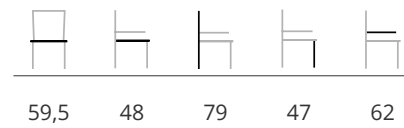

morisot

designed by John Ghekiere

dimensions

sled base

spider base

x-base

central base

bar stool spinning