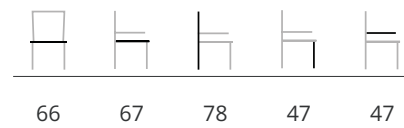

dining chair with central base

frame

lacquered steel

fabrics

go to page 223 for a total overview

moss-tex

black
anthracite
rust
cappuccino
beige
white

cibo

tartufo
funghi
basil
menta
pepe
cipolla

[click here](#)