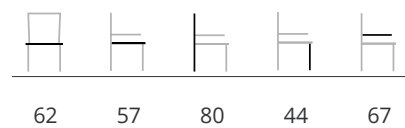

chagall

designed by John Ghekiere

dimensions

sled base

spinning

x-base

central base

frame

lacquered metal

white

lino

taupe

bronze

anthracite

black

fabrics

go to page 223 for a total overview

easy care

tabacco
truffe
anthracite
stone
mokka
flax

velvet

black
beige
blue
orange
green

vegan leather

black
anthracite
cognac
taupe
lino
white

[click here](#)

cibo

tartufo
funghi
basil
menta
pepe
cipolla

smooth

ash
sooty
canvas
tagine
beige