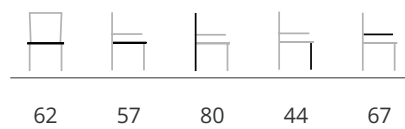

chagall

designed by John Ghekiere

dimensions

sled base

spinning

x-base

central base

frame

lacquered metal

white

lino

taupe

bronze

anthracite

black

fabrics

go to page 223 for a total overview

easy care

tabacco
truffe
anthracite
stone
mokka
flax

velvet

black
beige
blue
orange
green

vegan leather

black
anthracite
cognac
taupe
lino
white

[click here](#)

cibo

tartufo
funghi
basil
menta
pepe
cipolla

smooth

ash
sooty
canvas
tagine
beige