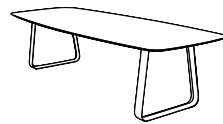

curve round (dia 150 cm) with black frame, ceramic table top charisma grey and sharknose border | fizz armchairs black

curve faux elyps xxl (220 - 320 cm) with black frame and ceramic table top calacatta naturale
olivo dining chairs with black spider base in moss-tex black | wire bar stools high

curve

designed by John Ghekiere

indoor & outdoor

dimensions

rectangular	300	100	75	230	68.5
	250	100	75	180	68.5
	220	100	75	150	68.5
	200	100	75	138	68.5
	180	90	75	110	68.5

rectangular extendable XL / XXL *	215 - 315	100	75	180	65.8
	160 - 240	100	75	136	65.8

faux elyps	300	110	75	230	68.5
	250	110	75	180	68.5
	220	110	75	150	68.5
	200	110	75	138	68.5
	180	100	75	110	68.5

faux elyps extendable XL / XXL *	220 - 320	110	75	180	65.8
	165 - 245	110	75	136	65.8

elyps	300	128	75	140	68.5
	250	128	75	140	68.5
	210	128	75	140	68.5

round	150	75	73
	120	75	73
	100	75	73

coffee table	180	90	30
elyps	160	70	30
	120	60	30

coffee table round	120	30
	100	30
	80	30
	60	40
	50	50

frame

lacquered aluminium

white

lino

taupe