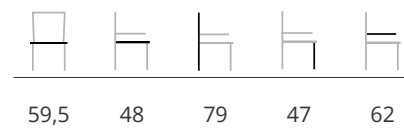

morisot

designed by John Ghekiere

dimensions

sled base

spider base

x-base

central base

bar stool spinning