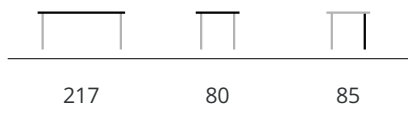

marguerite

designed by Mathias De Ferm

indoor & outdoor

dimensions

lounger

sofa

(incl. all cushions and protection covers)

frame