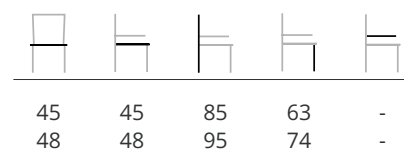

frame

lacquered metal

white

lino

taupe

bronze

anthracite

black

fabrics

go to page 223 for a total overview

easy care

tabacco
truffle
anthracite
stone
mokka
flax

smooth

ash
sooty
canvas
tagine
beige

vegan leather

black
anthracite
cognac
taupe
lino
white

cibo

tartufo
funghi
basil
menta
pepe
cipolla

velvet

black
beige
blue
orange
green

[click here](#)