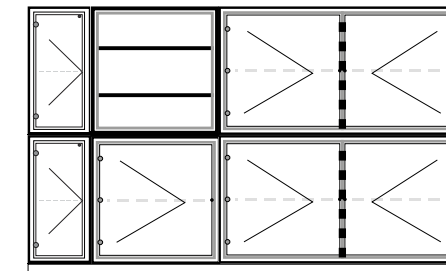

width	height	depth	code
262,5	148	40	1SD-3L-2D 1SD-3D

small door + 3 drawers + 2 doors
small door + 3 doors