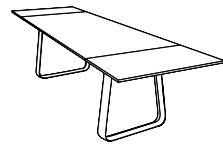

curve round (dia 150 cm) with black frame, ceramic table top charisma grey and sharknose border | fizz armchairs black

curve faux elyps xxl (220 - 320 cm) with black frame and ceramic table top calacatta naturale
olivo dining chairs with black spider base in moss-tex black | wire bar stools high

curve

designed by John Ghekiere

indoor & outdoor

dimensions

rectangular	300	100	75	230	68.5
	250	100	75	180	68.5
	220	100	75	150	68.5
	200	100	75	138	68.5
	180	90	75	110	68.5

rectangular extendable XL / XXL *	215 - 315	100	75	180	65.8
	160 - 240	100	75	136	65.8

faux elyps	300	110	75	230	68.5
	250	110	75	180	68.5
	220	110	75	150	68.5
	200	110	75	138	68.5
	180	100	75	110	68.5

faux elyps extendable XL / XXL *	220 - 320	110	75	180	65.8
	165 - 245	110	75	136	65.8

elyps	300	128	75	140	68.5
	250	128	75	140	68.5
	210	128	75	140	68.5