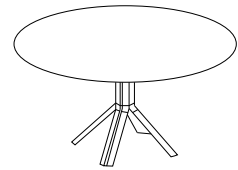

[click here](#)

curve elyps (250 cm) with lino frame, ceramic table top travertino grey and normal border | fizz armchair lino

fizz big round (dia 150 cm) with white frame, ceramic table top absolut white and normal border rafael sled base white in easy care flax | heatt dia 60 in Xeramica® absolute white

fizz big round (dia 150 cm) with white frame, ceramic table top absolut white and sharknose border wire armchair white

fizz low chair lino | collins high & low in lino

fizz bistro round (dia 70 cm, height 110 cm) tripod with click system, black frame, ceramic table top marble marone and normal border

fizz bistro round (dia 70 cm, height 110 cm) 4-legs with black frame | rafael bar stools high black in easy care truffle

dimensions

big dining round			
	150	75	68.5
	120	75	68.5

big dining square			
	150	75	68.5
	120	75	68.5

bistro round tripod table with click system		
	70	66 / 75 / 90 / 110
	80	66 / 75 / 90 / 110

bistro square tripod table with click system		
	70	66 / 75 / 90 / 110

bistro round 4-legs table without click system		
	80	66 / 75 / 90 / 110
	100	66 / 75 / 90 / 110