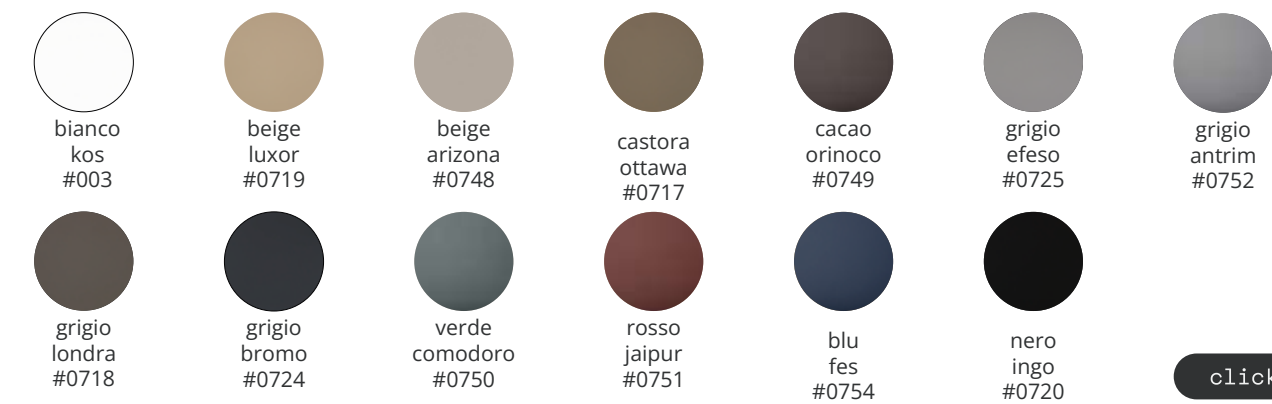

color options

inside the cube

Melamine

* standard colour

hinges and tip-on

doors, top and sides

Matilux®

4 mm

Fenix®

4 mm

[click here](#)

option - ceramic top

[click here](#)

Not possible for Cube 193