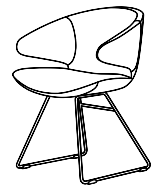

morisot

The open armrest and egg-shaped shell of Morisot set the perfect scene for creating memories around the table. Hour after hour.

Soft shapes combine with a firm backrest and handy armrests to give you all the support you need. Finished with a central, spider, x-base or sled base, to your liking. Or how about the bar stools, the newest branch of the family, adapting to your preferences?

[click here](#)

morisot bar stool spinning high white in easy care flax

morisot x-base black in easy care flax | morisot spider black in smooth sooty | morisot sled base black in velvet beige

morisot central base black in leather cognac

morisot

designed by John Ghekiere

dimensions

sled base

spider base

x-base

central base

bar stool spinning