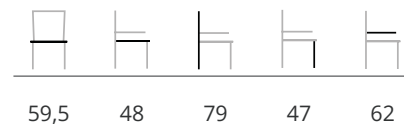

morisot

designed by John Ghekiere

dimensions

sled base

spider base

x-base

central base

bar stool spinning