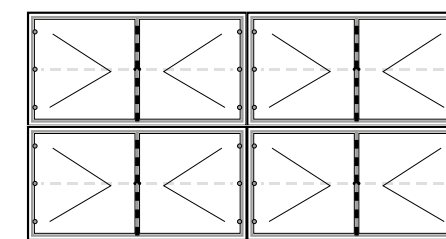

width	height	depth	code
280	148	40	2D-2D 2D-2D

8 doors with base